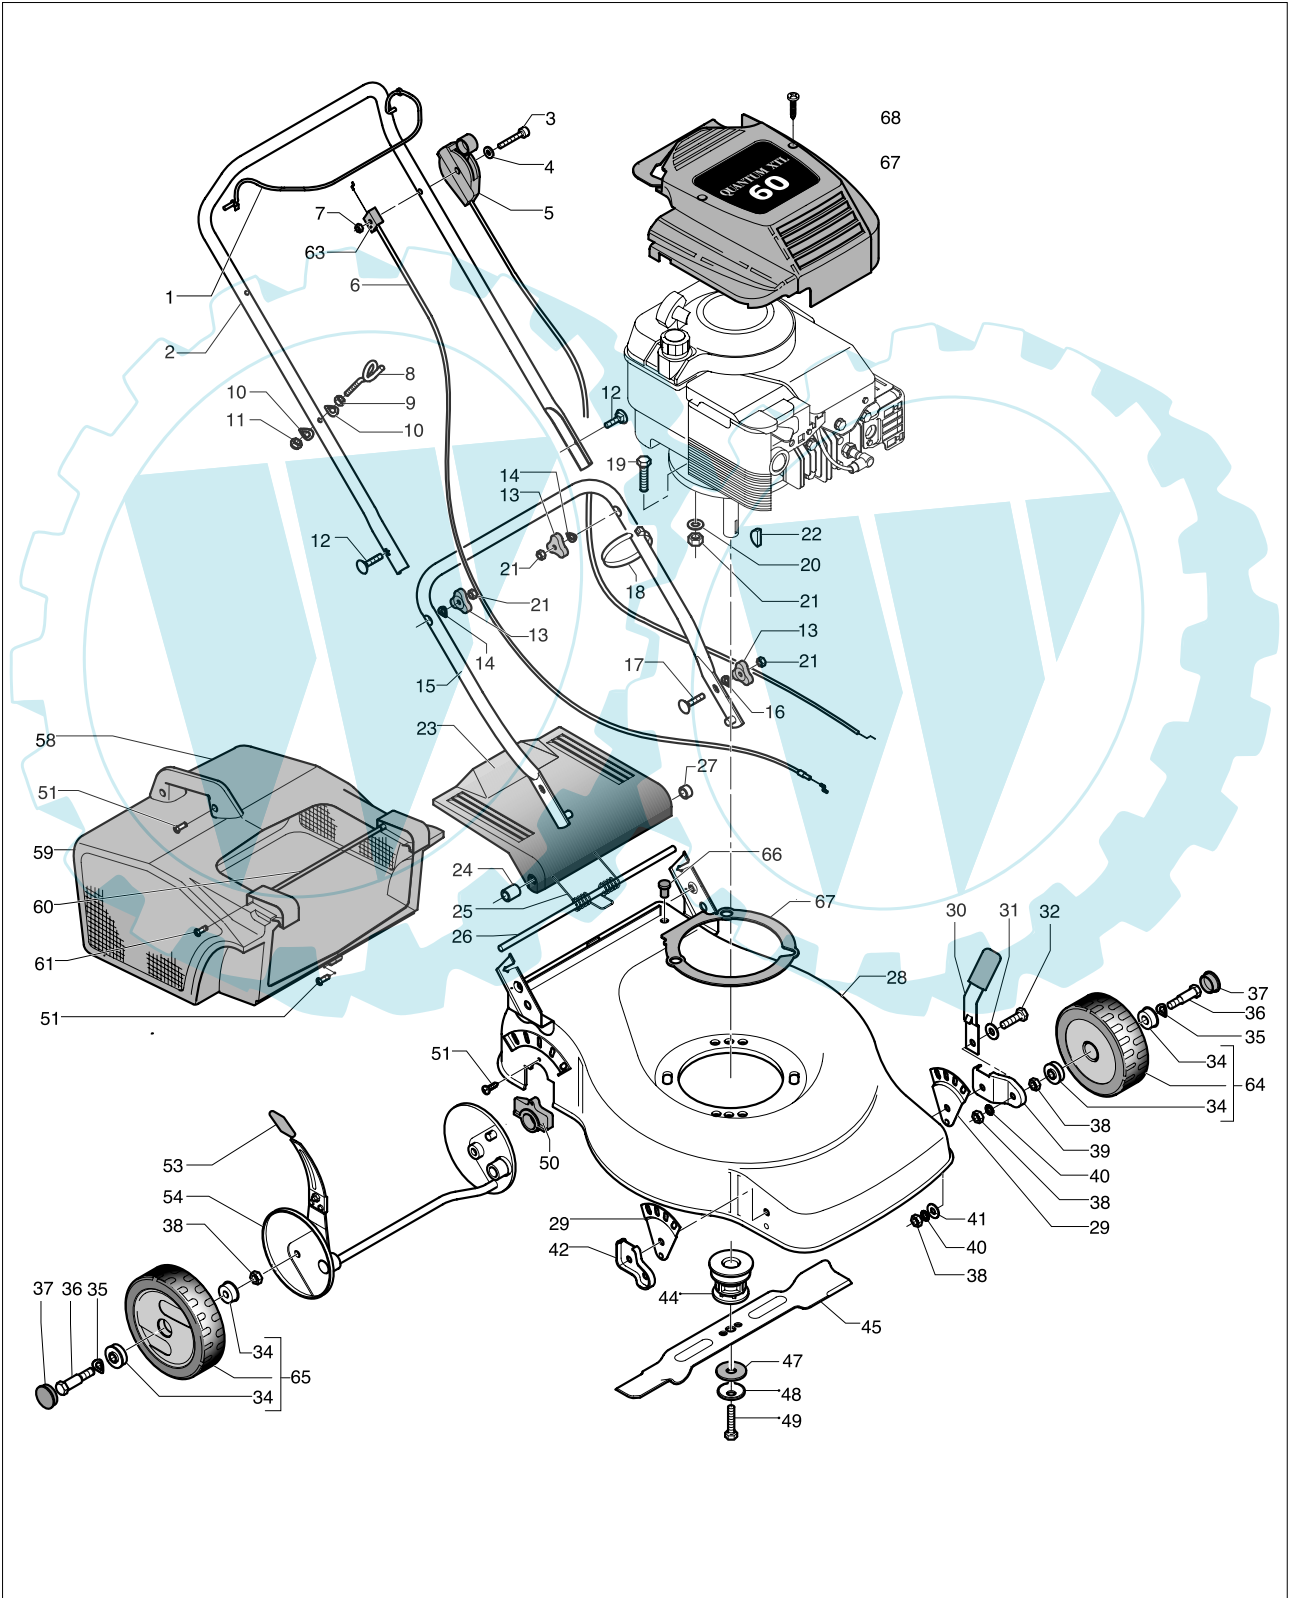

brand	QUELLE

date	JAN/03	SHEET 1/3

Model

UNIROPA PROFESSIONAL

Product number

953878348